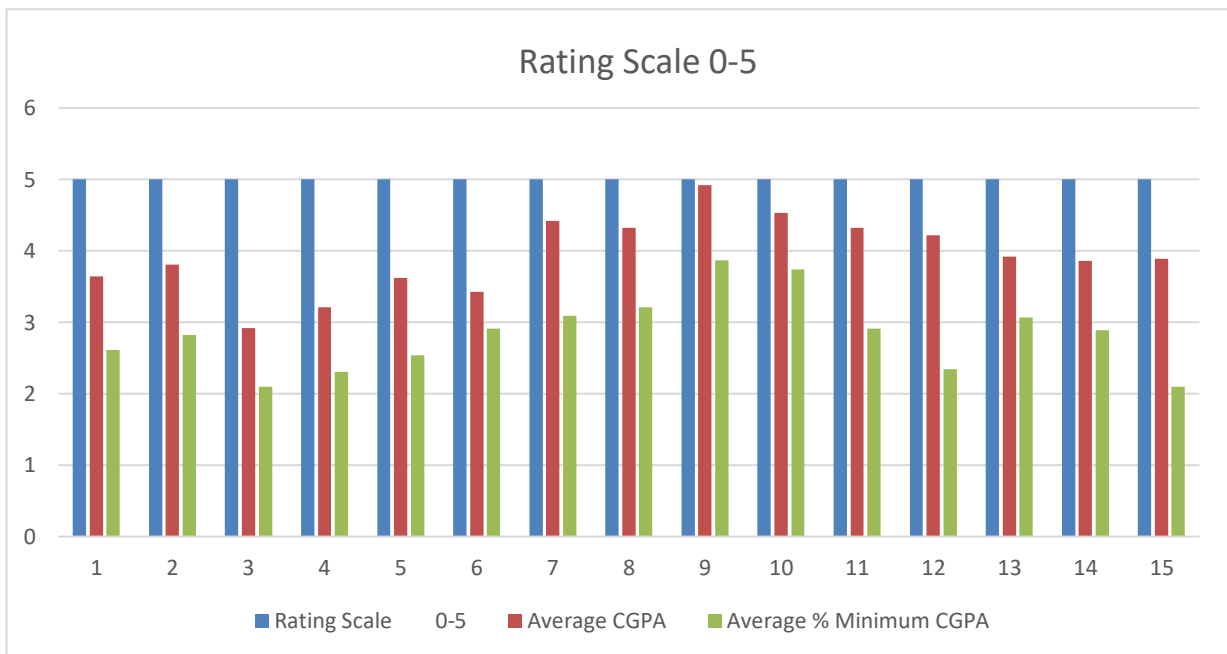

S. P. Jain College, Sasaram, Bihar

Feedback Analysis Reports M.A (0-5 Rating Scale)

Department	Seesion	Course	Total no. of Students	Rating Scale 0-5	Average CGPA	Average % Minimum CGPA
MA	2017-18	M.A I	62	5	4.59	2.85
MA	2017-18	MA II	46	5	4.45	3.51
MA	2018-19	M.A I	76	5	4.60	3.93
MA	2018-19	MA II	38	5	4.14	3.93
MA	2019-20	M.A I	82	5	4.59	3.53
MA	2019-20	MA II	53	5	4.47	3.99
MA	2020-21	M.A I	23	5	4.44	4.13
MA	2020-21	MA II	43	5	4.62	2.90
MA	2021-22	M.A I	40	5	4.44	3.80
MA	2021-22	MA II	32	5	4.62	3.42