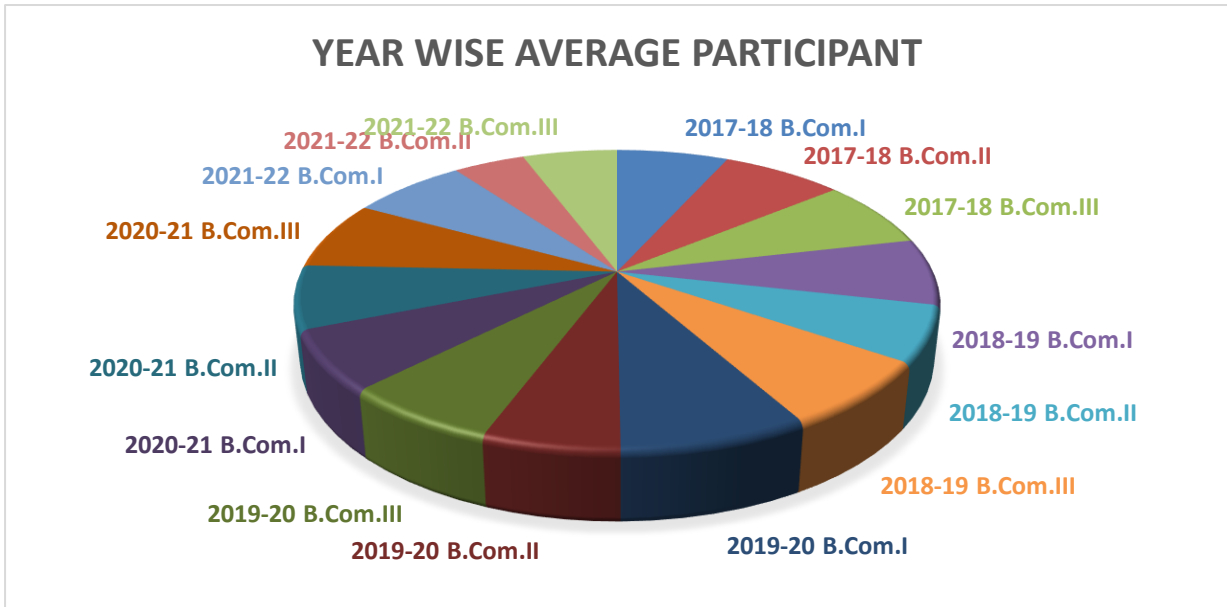

S. P. Jain College, Sasaram, Bihar

Feedback Analysis Reports B.Com (0-5 Rating Scale)

Total No. of Students 2017-18 to 2021-22

B.Com		Male	Female	Male	Female	Male	Female	Male	Female	Male	Female	
		General	20	26	24	24	38	80	69	61	55	82
OBC		54	46	55	45	130	154	148	152	107	181	
SC		12	4	10	5	28	29	48	28	32	30	
ST		14	2	4	3	6	7	7	8	10	11	
		100	78	93	77	202	270	272	249	204	304	
		178		170		472		521		508		

Suggestion & Remarks

Annexure Attached <https://spjainsasaram.co.in/studentfeedback.htm>