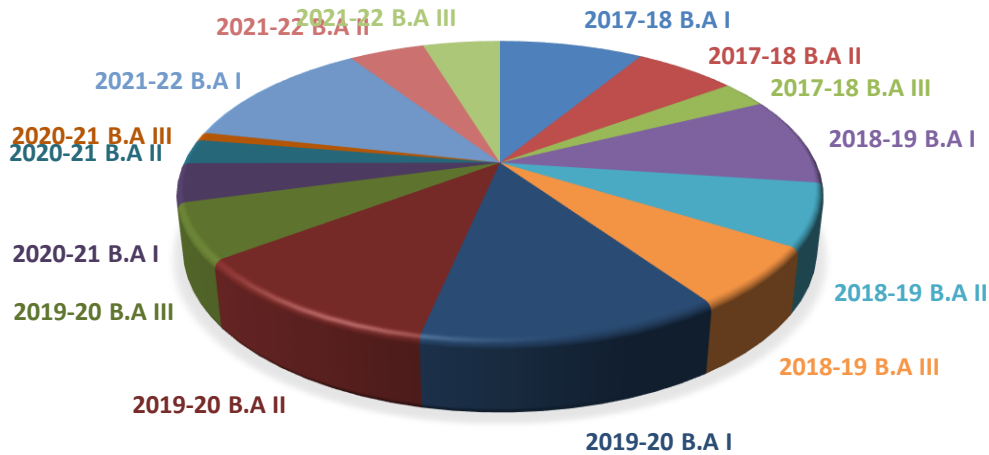

S. P. Jain College, Sasaram, Bihar

Feedback Analysis Reports B.A (0-5 Rating Scale)

YEAR WISE AVERAGE PARTICIPANT

Total No. of Students 2017-18 to 2021-22

		2017-18		2018-19		2019-20		2020-21		2021-22	
		Male	Female	Male	Female	Male	Female	Male	Female	Male	Female
BA	General	246	85	120	72	116	76	144	82	169	104
	OBC	147	61	496	211	631	280	794	328	794	403
	SC	66	11	189	34	212	57	242	70	233	72
	ST	0	0	21	14	33	9	31	10	25	16
		459	157	826	331	992	422	1211	490	1221	595
		616		1157		1414		1701		1816	

Suggestion & Remarks

Annexure Attached <https://spjainsasaram.co.in/studentfeedback.htm>