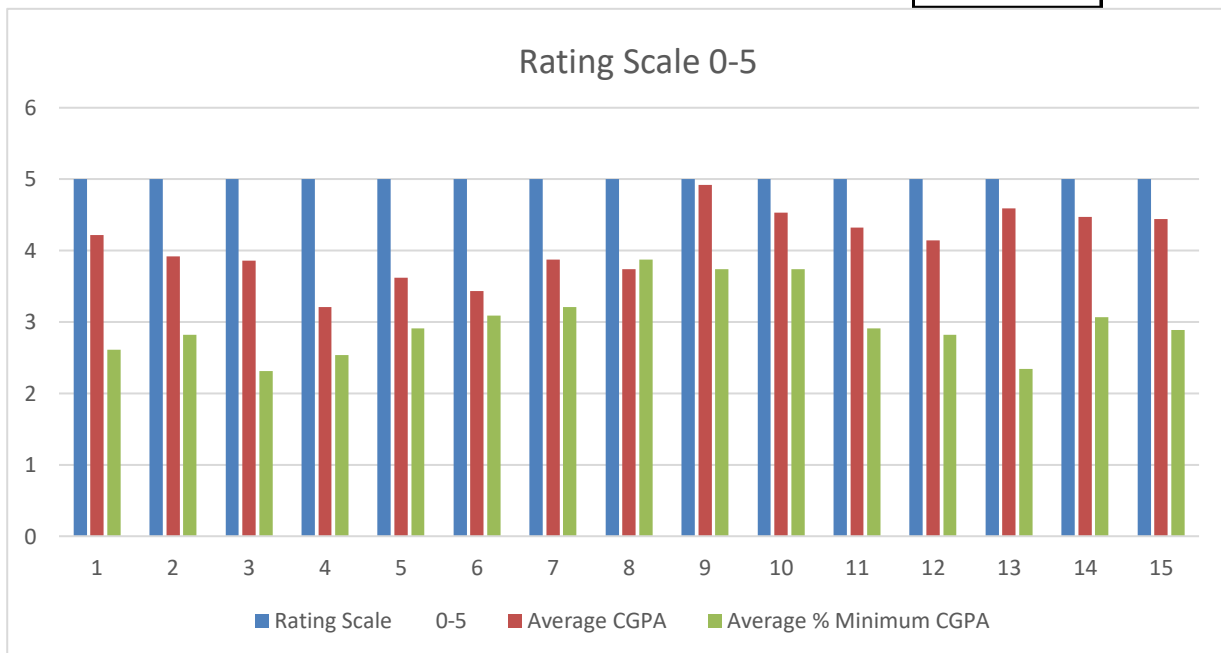

S. P. Jain College, Sasaram, Bihar

Feedback Analysis Reports B.Com (0-5 Rating Scale)

Department	Seesion	Course	Total no. of Students Participated	Rating Scale 0-5	Average CGPA	Average % Minimum CGPA
B.Com.	2017-18	B.Com.I	66	5	4.22	2.61
B.Com.	2017-18	B.Com.II	72	5	3.92	2.82
B.Com.	2017-18	B.Com.III	72	5	3.86	2.31
B.Com.	2018-19	B.Com.I	71	5	3.21	2.54
B.Com.	2018-19	B.Com.II	59	5	3.62	2.91
B.Com.	2018-19	B.Com.III	71	5	3.43	3.09
B.Com.	2019-20	B.Com.I	79	5	3.87	3.21
B.Com.	2019-20	B.Com.II	58	5	3.74	3.87
B.Com.	2019-20	B.Com.III	66	5	4.92	3.74
B.Com.	2020-21	B.Com.I	63	5	4.53	3.74
B.Com.	2020-21	B.Com.II	67	5	4.32	2.91
B.Com.	2020-21	B.Com.III	72	5	4.14	2.82
B.Com.	2021-22	B.Com.I	68	5	4.59	2.34
B.Com.	2021-22	B.Com.II	42	5	4.47	3.07
B.Com.	2021-22	B.Com.III	56	5	4.44	2.89