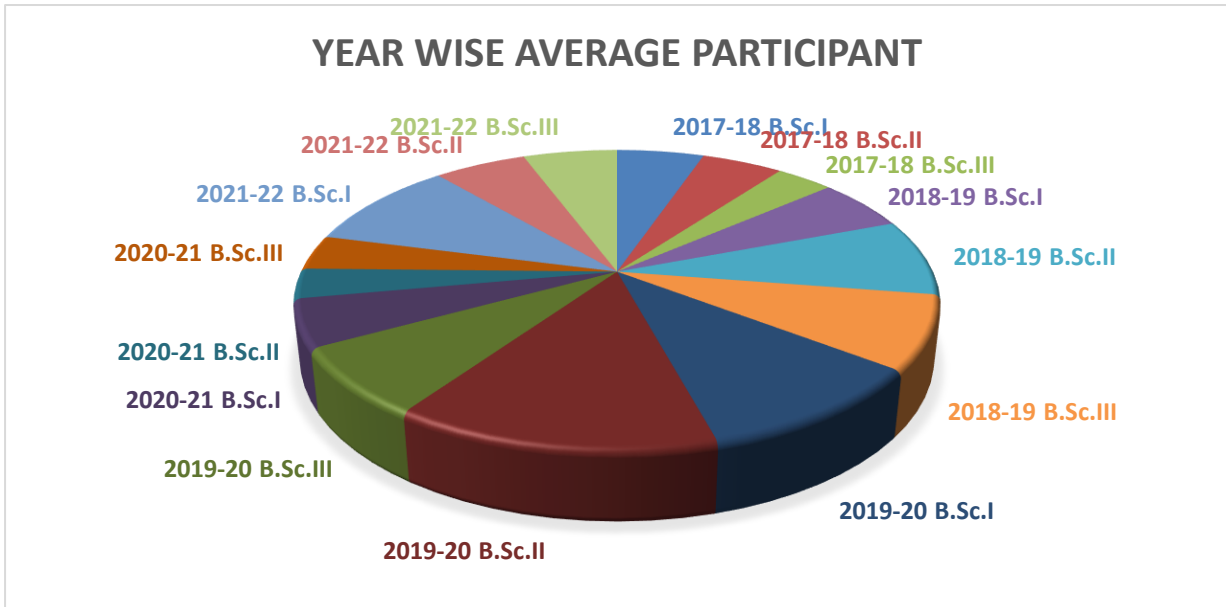

S. P. Jain College, Sasaram, Bihar

Feedback Analysis Reports B.Sc. (0-5 Rating Scale)

Total No. of Students 2017-18 to 2021-22

B.Sc		Male	Female	Male	Female	Male	Female	Male	Female	Male	Female
	General	93	30	91	39	95	47	88	43	385	130
OBC	357	73	412	104	378	109	369	120	93	36	
SC	72	10	106	12	91	18	102	14	88	15	
ST	8	0	12	1	15	5	14	4	7	5	
		530	113	621	156	579	179	573	181	573	186
		643		777		758		754		759	

Suggestion & Remarks

Annexure Attached <https://spjainsasaram.co.in/studentfeedback.htm>