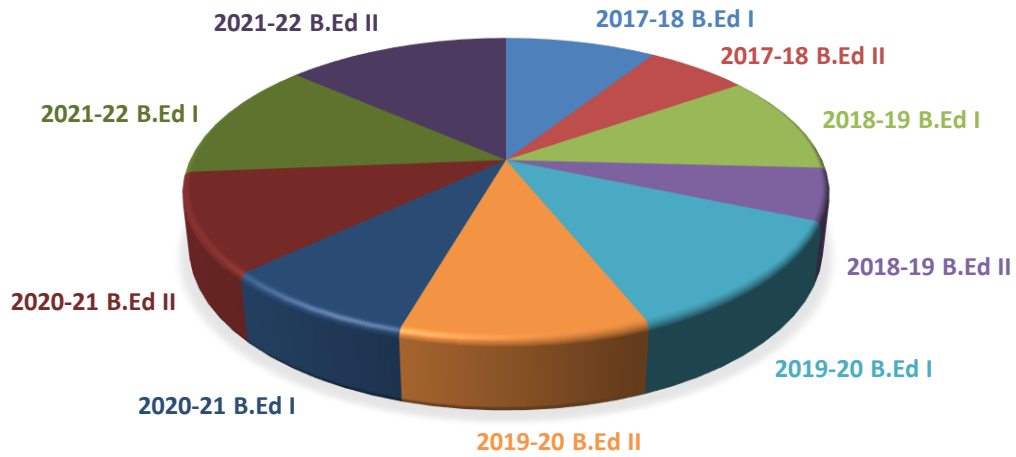

S. P. Jain College, Sasaram, Bihar

Feedback Analysis Reports B.Ed. (0-5 Rating Scale)

YEAR WISE AVERAGE PARTICIPANT

Total No. of Students 2017-18 to 2021-22

		Male	Female	Male	Female	Male	Female	Male	Female	Male	Female
B.Ed	General	29	3	18	1	1	6	12	9	12	19
	OBC	30	13	27	5	44	14	41	27	23	29
	SC	21	2	16	1	16	4	7	3	8	7
	ST	2	0	0	0	1	2	0	1	1	1
		82	18	61	7	62	26	60	40	44	56
		100		68		88		100		100	

Suggestion & Remarks

Annexure Attached <https://spjainsasaram.co.in/studentfeedback.htm>