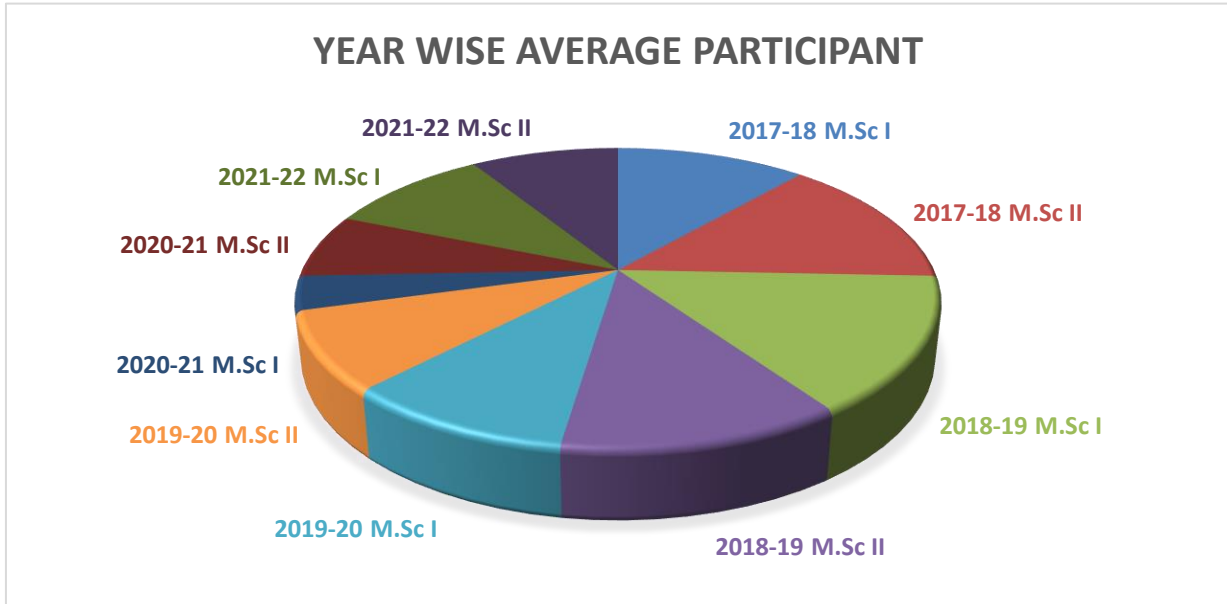

S. P. Jain College, Sasaram, Bihar

Feedback Analysis Reports M.Sc. (0-5 Rating Scale)

Total No. of Students 2017-18 to 2021-22

M.Sc.		Male	Female	Male	Female	Male	Female	Male	Female	Male	Female	
	General		21	23	19	42	9	26	45	70	23	41
OBC		35	54	38	82	29	33	37	46	66	85	
SC		8	10	10	20	7	5	25	6	21	18	
ST		0	3	0	2	1	2	2	1	1	2	
		64	90	67	146	46	66	109	123	111	146	
		154		213		112		232		257		

Suggestion & Remarks

Annexure Attached <https://spjainsasaram.co.in/studentfeedback.htm>