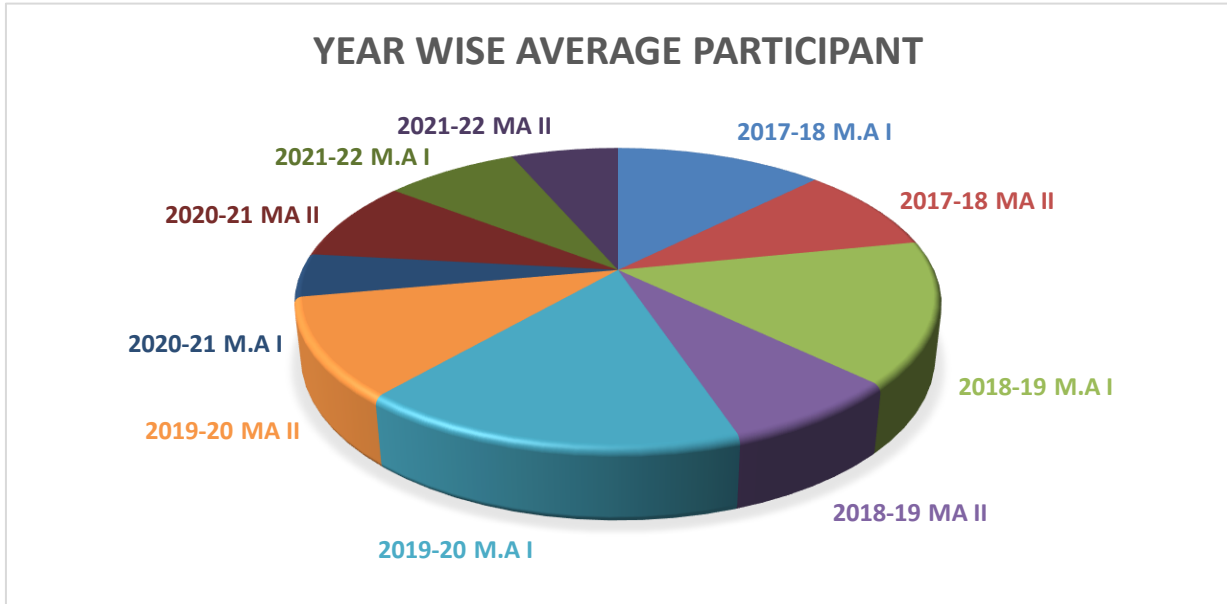

S. P. Jain College, Sasaram, Bihar

Feedback Analysis Reports M.A (0-5 Rating Scale)

Total No. of Students 2017-18 to 2021-22

MA		Male	Female	Male	Female	Male	Female	Male	Female	Male	Female
	General	13	36	17	55	17	56	53	75	24	56
OBC	57	61	55	58	101	82	65	61	77	108	
SC	30	17	30	11	36	17	25	10	35	29	
ST	1	2	1	4	5	3	3	3	1	2	
		101	116	103	128	159	158	146	149	137	195
		217		231		317		295		332	

Suggestion & Remarks

Annexure Attached <https://spjainsasaram.co.in/studentfeedback.htm>